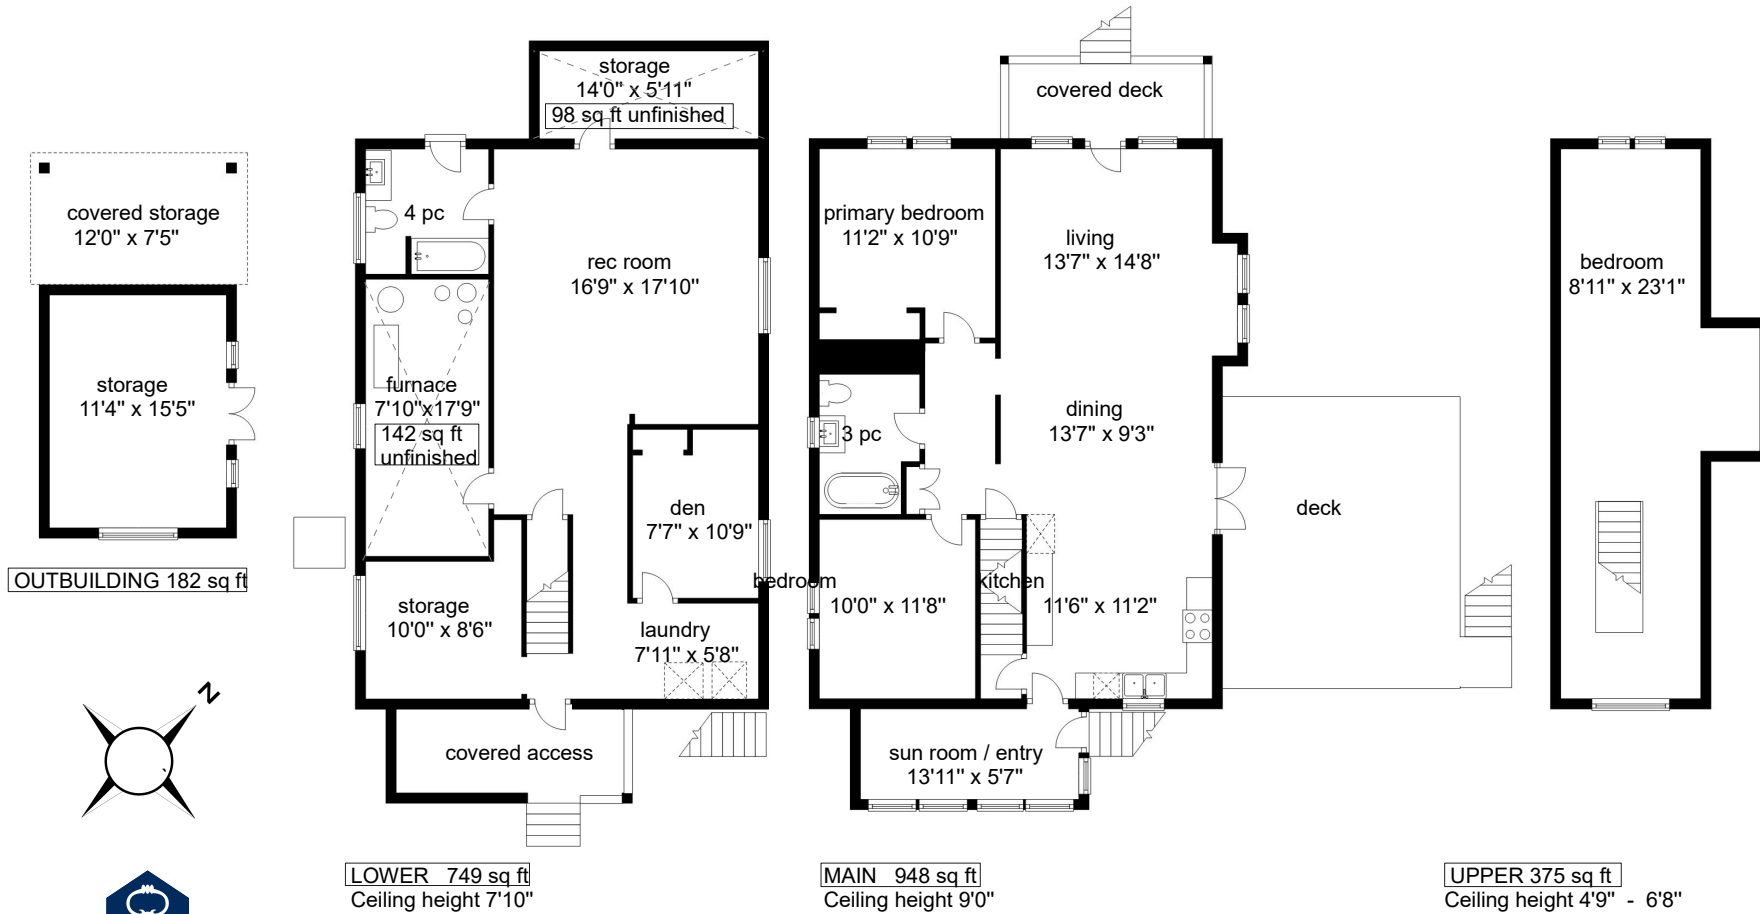

978 Sand Pines Drive, Comox

Approx. finished floor area 2072 sq.ft.

TRACY FOGTMANN
PERSONAL REAL ESTATE CORPORATION

Floor plans detailed for Tracy Fogtmann RE/MAX Ocean Pacific 250-339-2021
Measurements on the plans are intended for visual reference purposes only and should be verified

HC FLOOR PLANS
250-897-3349