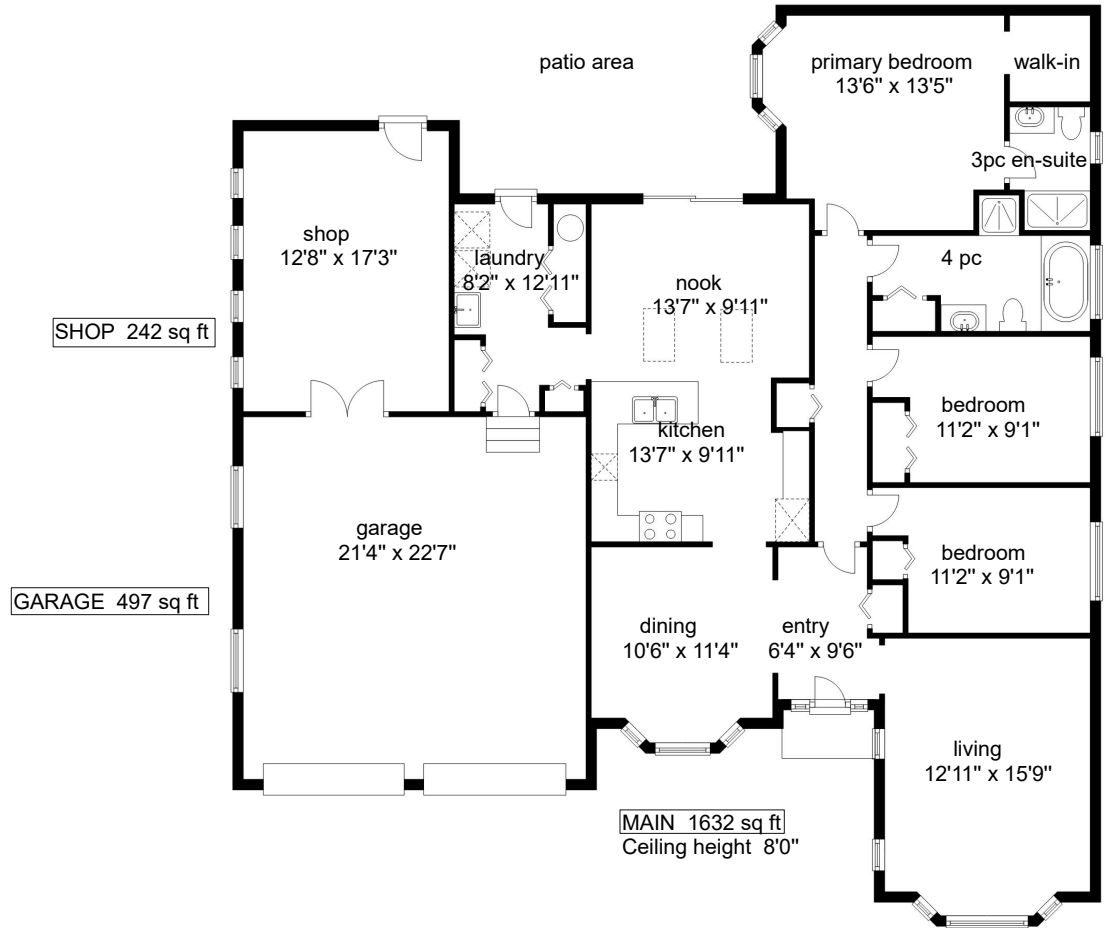

151 Pritchard Road, Comox

Approx. total finished floor area 1632 sq.ft.

Floor plans detailed for Tracy Fogmann RE/MAX Ocean Pacific 250-339-2021
 Measurements on the plans are intended for visual reference purposes only and should be verified

Clearview Floor Plans
 250 - 331 - 2564