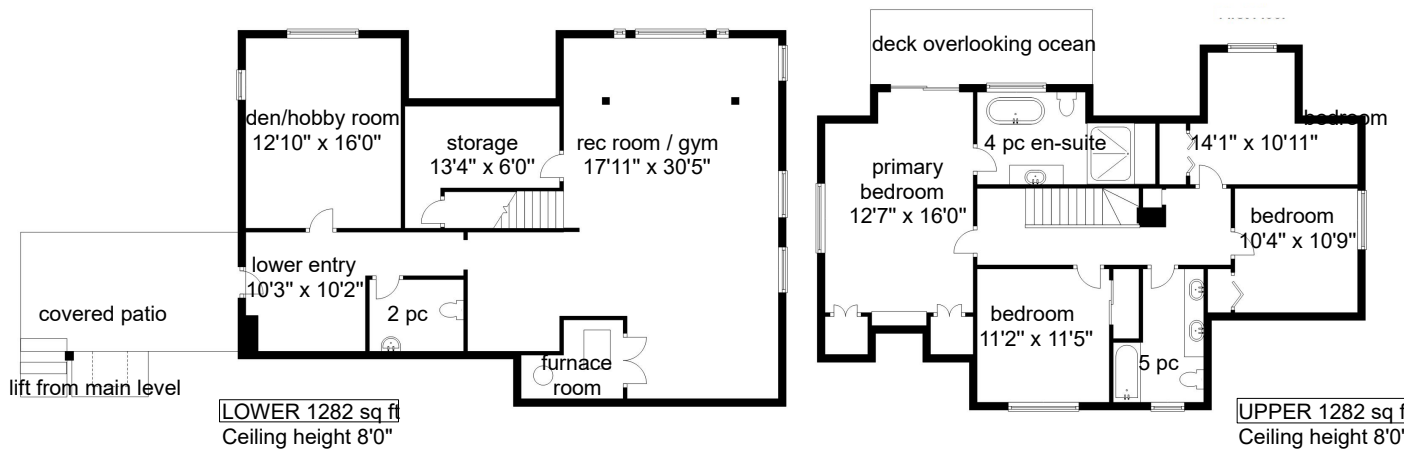

4026 Haas Road, Courtenay
Main House
Approx. total finished floor area 3695 sq.ft.

Floor plans detailed for Tracy Fogtmann RE/MAX Ocean Pacific 250-339-2021
 Measurements on the plans are intended for visual reference purposes only and should be verified

Clearview Floor Plans
 250 - 331 - 2564