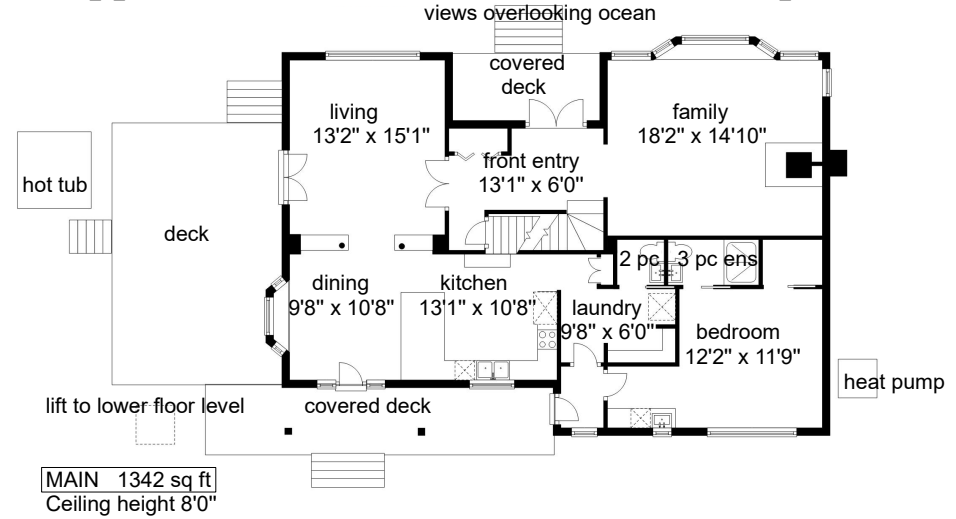

4026 Haas Road, Courtenay
Main House
Approx. total finished floor area 3695 sq.ft.

Floor plans detailed for Tracy Fogtmann RE/MAX Ocean Pacific 250-339-2021
 Measurements on the plans are intended for visual reference purposes only and should be verified

Clearview Floor Plans
 250 - 331 - 2564