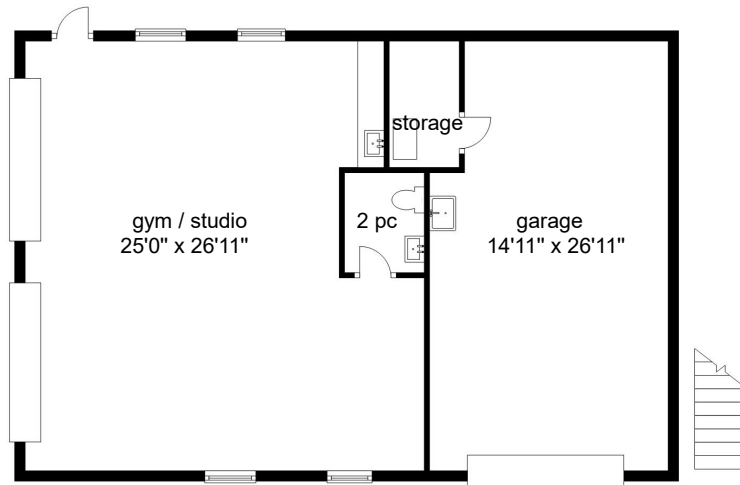

4024 Haas Road, Courtenay

Carriage House

Approx. total finished floor area 1672 sq.ft.

GYM / STUDIO 704 sq ft
Ceiling height 8'10"

GARAGE (unfinished) 471 sq ft

CARRIAGE HOUSE 968 sq ft
Ceiling height 9'0"

Floor plans detailed for Tracy Fogmann RE/MAX Ocean Pacific 250-339-2021
Measurements on the plans are intended for visual reference purposes only and should be verified

Clearview Floor Plans
250 - 331 - 2564