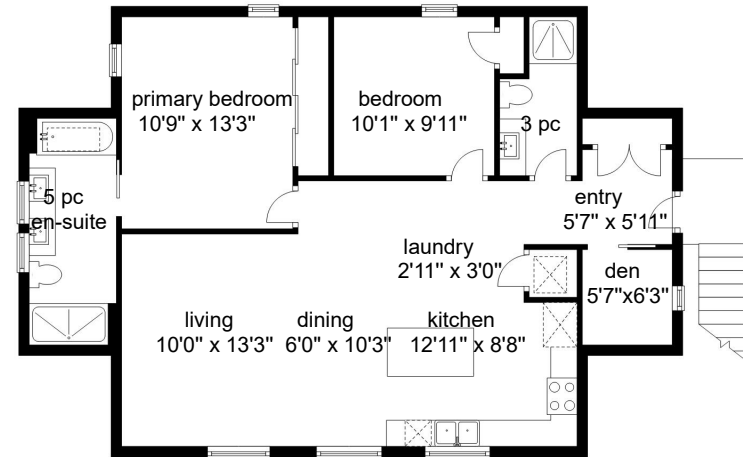

4024 Haas Road, Courtenay

Carriage House

Approx. total finished floor area 1672 sq.ft.

GYM / STUDIO 704 sq ft
Ceiling height 8'10"

GARAGE (unfinished) 471 sq ft

CARRIAGE HOUSE 968 sq ft
Ceiling height 9'0"

Floor plans detailed for Tracy Fogmann RE/MAX Ocean Pacific 250-339-2021
Measurements on the plans are intended for visual reference purposes only and should be verified

Clearview Floor Plans
250 - 331 - 2564