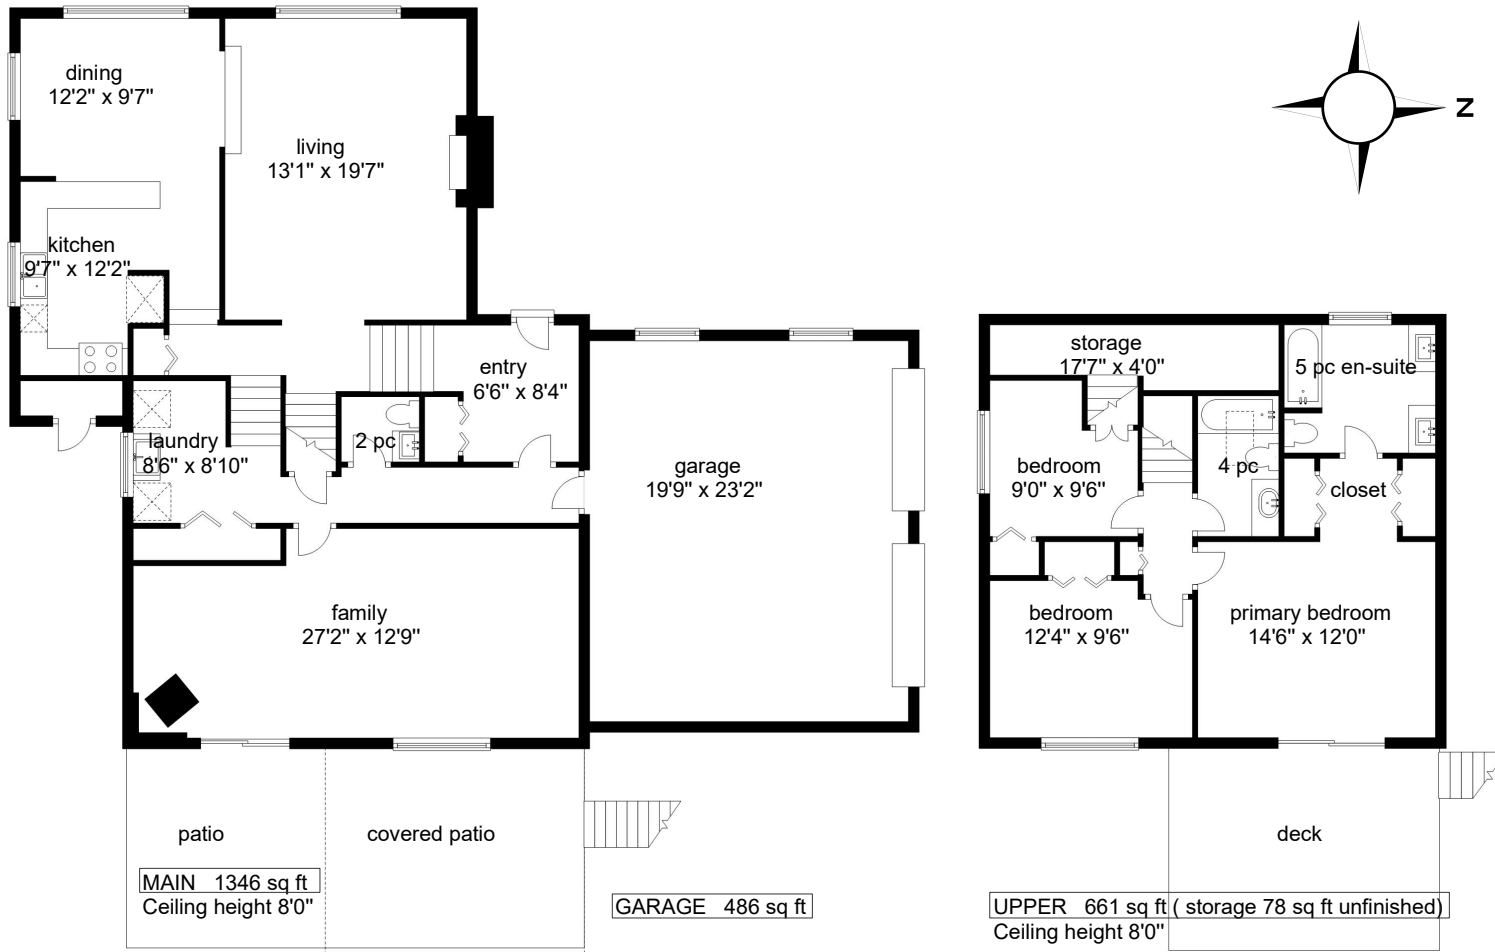

168 Manor Place, Comox

Approx. total finished floor area 2007 sq.ft.

Floor plans detailed for Tracy Fogtmann RE/MAX Ocean Pacific 250-339-2021
 Measurements on the plans are intended for visual reference purposes only and should be verified

Clearview Floor Plans
 250 - 331 - 2564